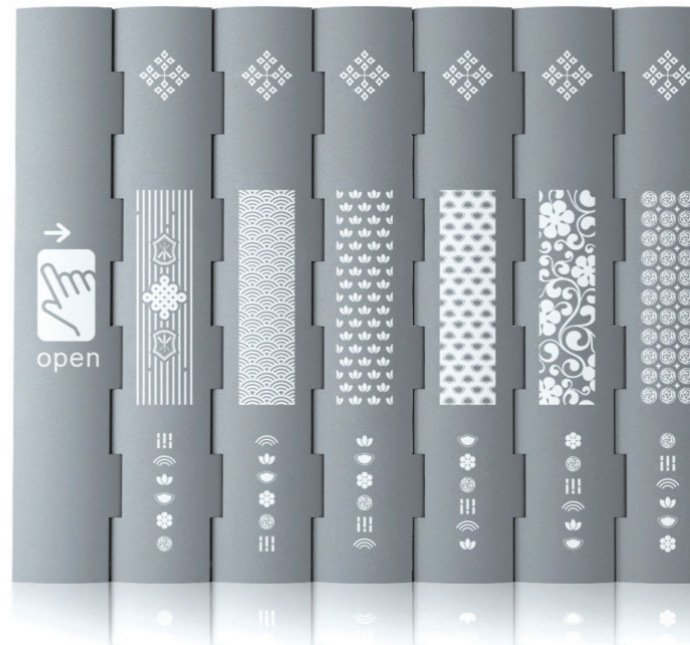

126 IN 1 PRECISION SCREWDRIVER SET
PRODUCT MODEL: NO-840116

国风袭来 竹筒款

产品净重: 668g
产品毛重: 730g
包装尺寸: 174*82*82mm
Product net weight: 668g
Product gross weight: 730g
Packing size: 174*82*82mm

CRV铬钒钢
CRV Premium Steel

磁性批头
Magnetic Bits

防滑大手柄
Anti-slip big handle

送礼佳品
Gift Preference

精致收纳
Convenient storage

用途广泛
Widely Used

工具种类多样
Variety of tools

圆筒型设计
Cylindrical design

126合1 圆筒形螺丝刀套装

126 in 1 Cylindrical Screwdriver Set

产品包含:

Package Included

- 1 x 大手柄
- 1 x 加长杆
- 1 x 不锈钢撬棒
- 1 x 万向延长杆
- 1 x 竹筒型收纳盒

- 1 x 镊子
- 1 x 绒布袋
- 1 x 加减磁器
- 1 x 塑胶双头撬棒
- 1 x 120 CRV批头

- 1 x big Handle
- 1 x extension rod
- 1 x Metal Crowbar
- 1 x Universal extension rod
- 1 x Cylindrical storage box

- 1 x Tweezers
- 1 x Cloth Storage Bag
- 1 x Magnetizer & Demagnetizer
- 1 x Plastic Pry Tool
- 1 x 120 CRV bit