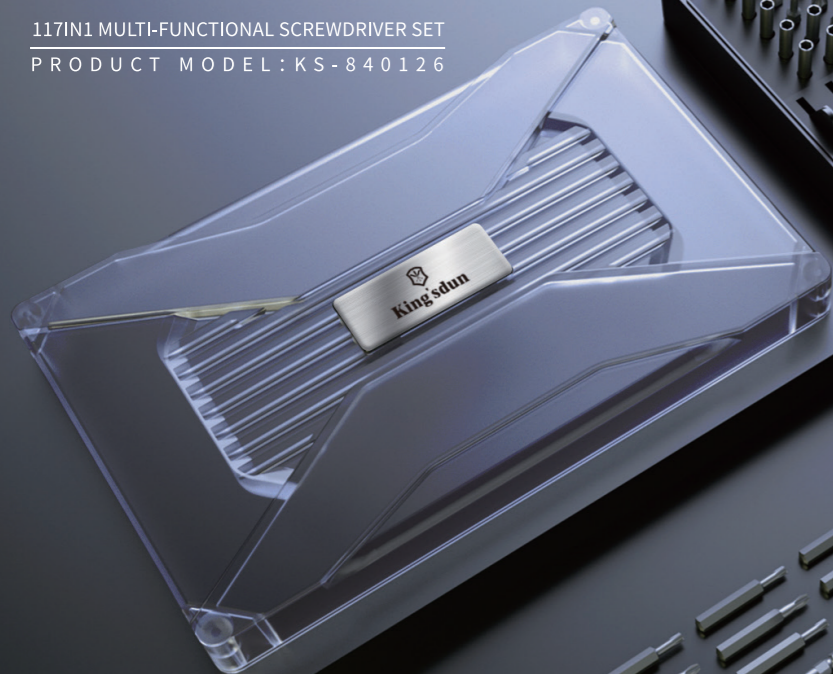

117IN1 MULTI-FUNCTIONAL SCREWDRIVER SET
PRODUCT MODEL:KS-840126

Kingdun

CRV 铬钒钢

CRV Premium Steel

磁性批头

Magnetic Bits

防滑大手柄

Anti-slip big handle